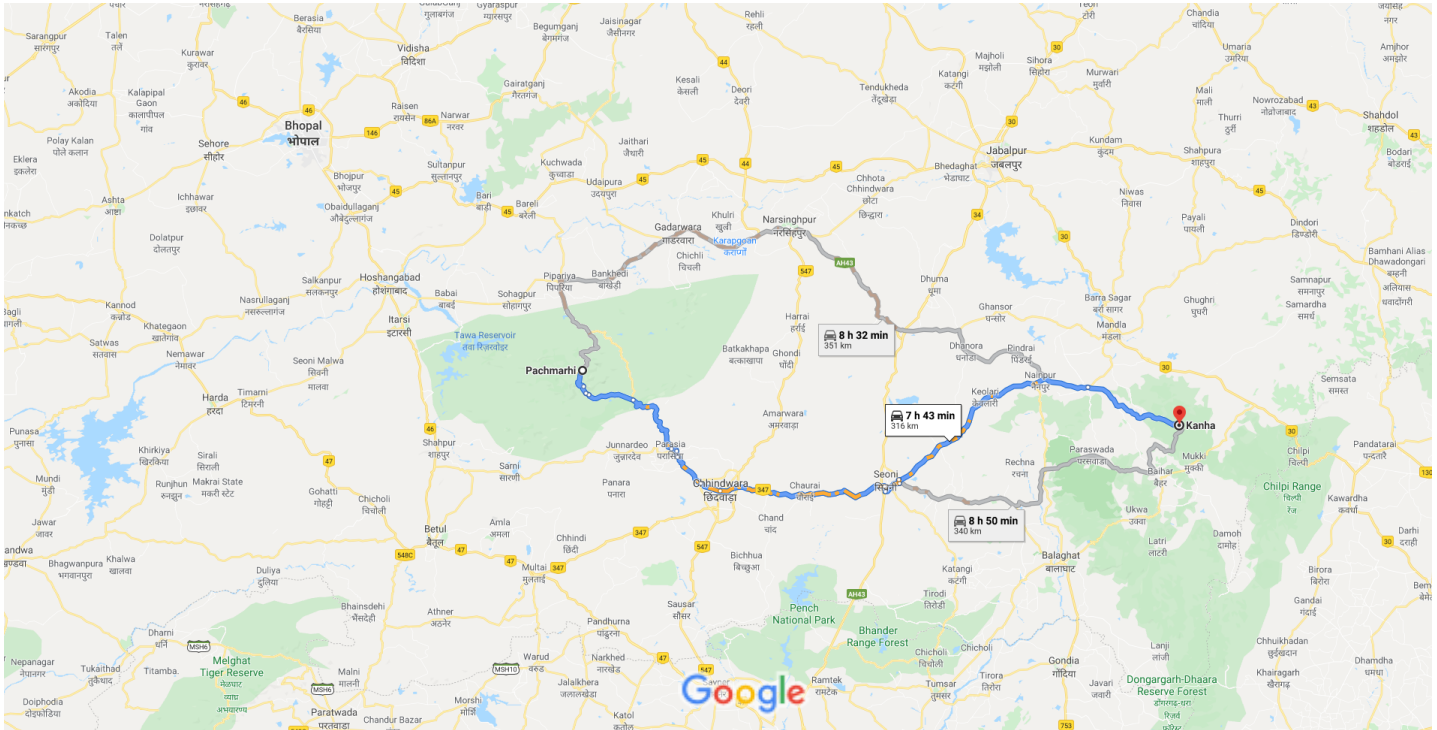

Pachmarhi, Madhya Pradesh to Kanha, Madhya Pradesh 481111

Drive 316 km, 7 h 43 min

Pachmarhi to Kanha National Park

Map data ©2020 20 km

Pachmarhi

Madhya Pradesh 461881

Take Mahadeo Rd to Pipariya Rd in Khutti Alias Kua

1 h 12 min (38.2 km)

- ↑ 1. Head northwest
18 m
- ↶ 2. Turn left at GHARIB NAWAZ RESTAURANT
Pass by Hotel Vijayshree (on the right)
130 m
- ↶ 3. Turn left
210 m
- ↷ 4. Slight left
110 m
- ↷ 5. Keep right
850 m
- ↑ 6. Continue straight
Pass by New Hotel Pachmarhi (on the right)
350 m
- ↷ 7. Slight left onto Mahadeo Rd
Pass by panchmadhi resort (on the left)
12.3 km